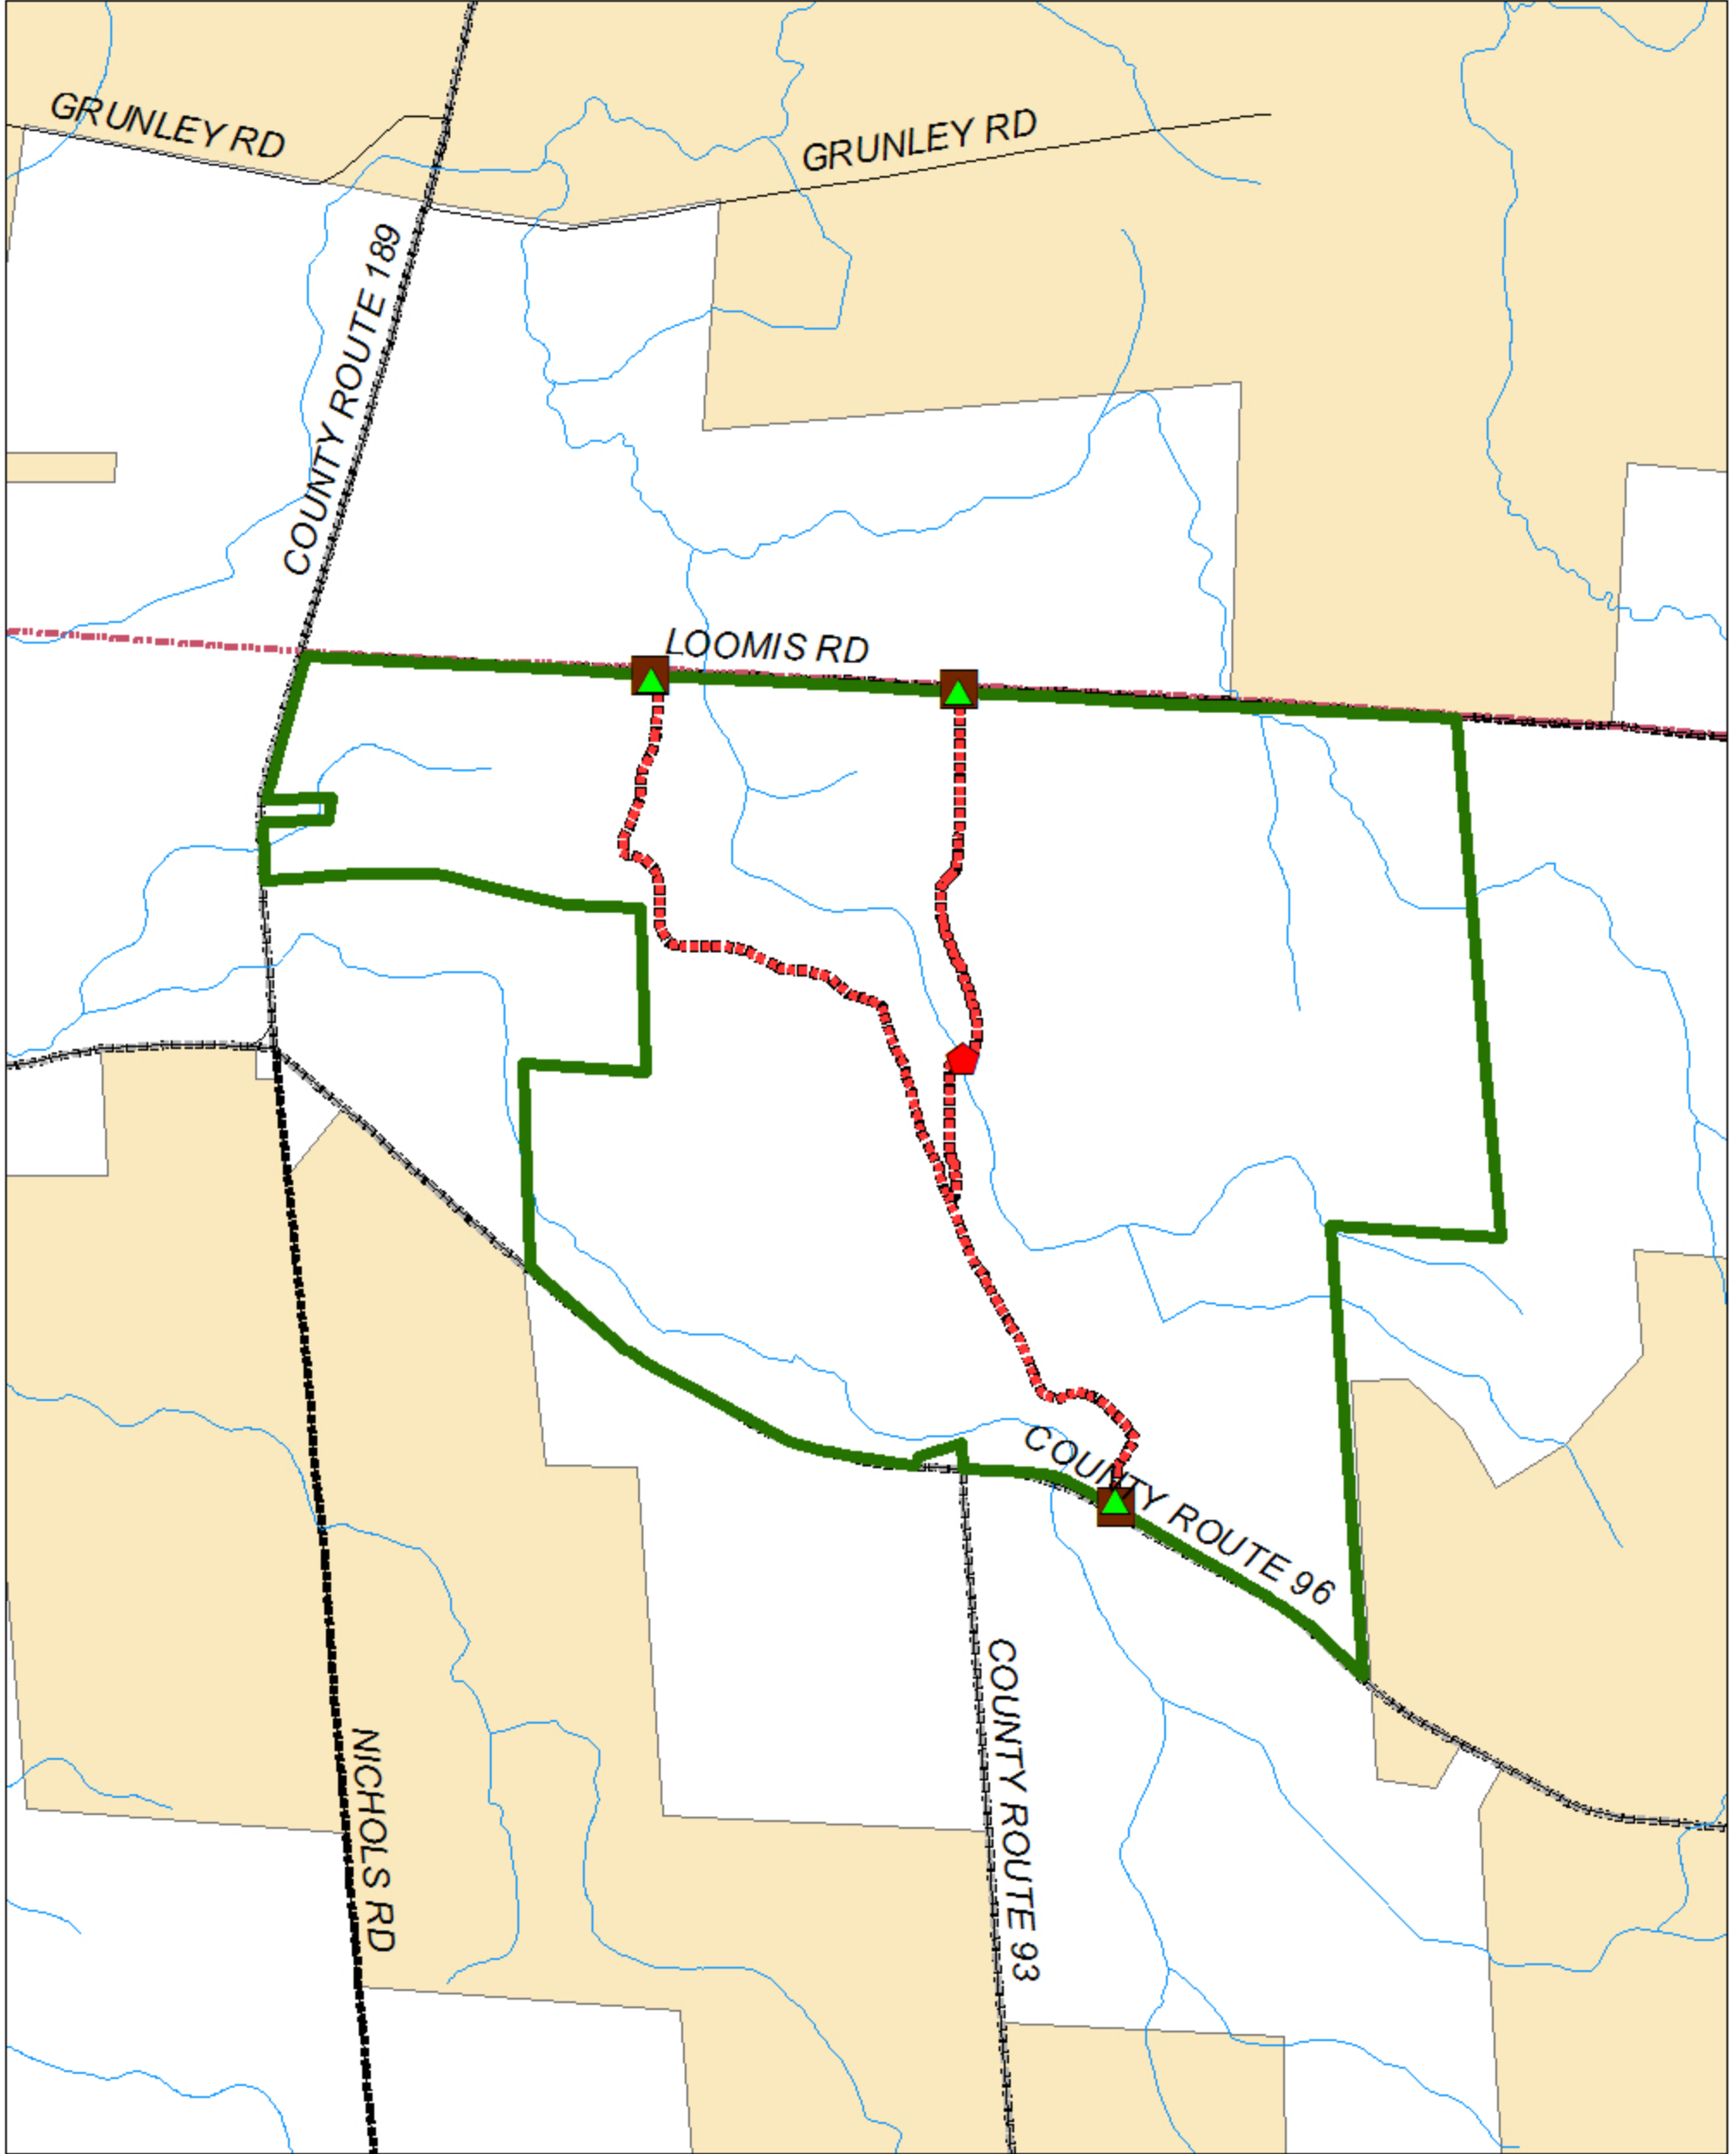

# Worth Lot County Reforestation Recreation Map 2014 JCSWCD

0 0.15 0.3 Miles

## Legend

- Gates
- Parking
- Bridges
- Boundary
- Streams
- Trails
- NYSDEC Lands